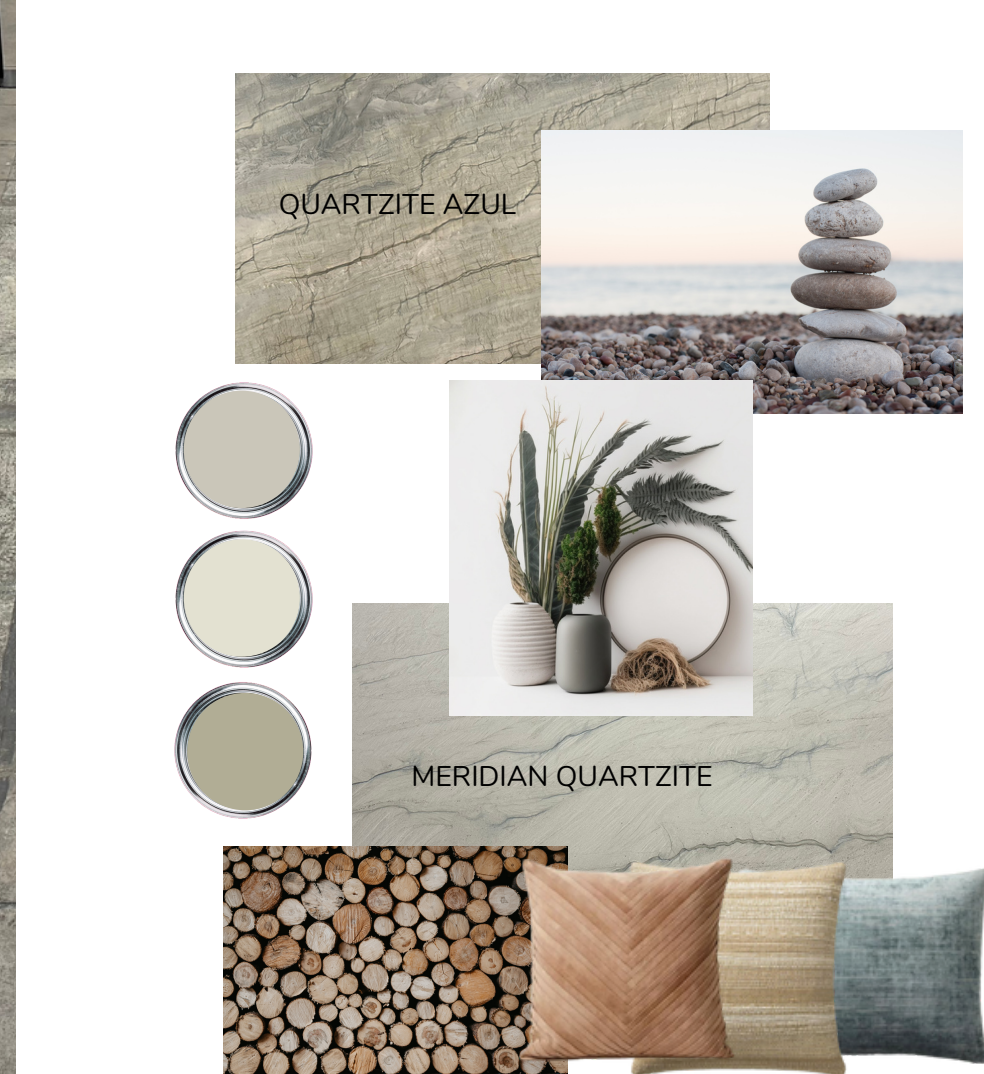

+ Customer Service Team

JENNIFER WADE
SHOWROOM MANAGER

NARY MUTH
ORDER DESK

Neolith is the world's leading sintered stone brand. It's a revolutionary and innovative architectural surface with superior technical characteristics made of 100% natural raw materials.

Natural Stone

Embark on a distinctive stone shopping experience at the Evolv Surfaces Showroom in Berkeley, California. Select from our unique assortment of constantly evolving natural stones. Whether you desire timeless Marble, vibrant Quartzite, or modern Granite, our showroom team is prepared to help you select the perfect stone for your project.

MARBLE SAMPLE COLORS

CALACATTA CALDIA

BIANCO LASA EXTREME

CALACATTA ORO

QUARTZITE SAMPLE COLORS

VANCOUVER WHITE

COLONNATA

MACAUBUS FANTASY