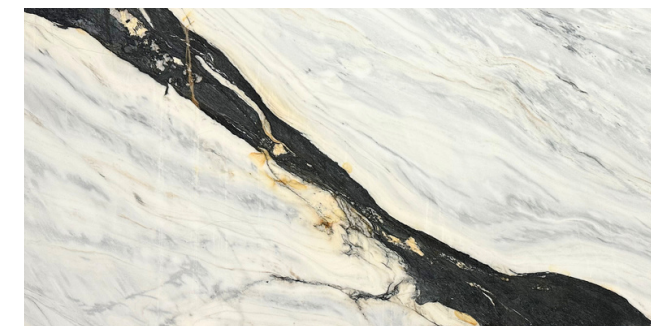

ZAHA STONE

ARENA

ASPEN GREY

-  **NON POROUS**
-  **RESISTANT TO SCRATCHES**
-  **RESISTANT TO HIGH TEMPS**
-  **EASY TO CLEAN**
-  **SAFE FOR CONTACT WITH FOOD**
-  **RESISTANT TO UV RAYS**
-  **100% NATURAL**

Natural Stone

Embark on a distinctive stone shopping experience at the Evolv Surfaces Showroom in Berkeley, California. Select from our unique assortment of constantly evolving natural stones. Whether you desire timeless Marble, vibrant Quartzite, or modern Granite, our showroom team is prepared to help you select the perfect stone for your project.

MARBLE SAMPLE COLORS

CALACATTA CALDIA

BIANCO LASA EXTREME

CALACATTA ORO

QUARTZITE SAMPLE COLORS

VANCOUVER WHITE

COLONNATA

MACAUBUS FANTASY