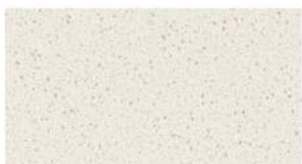

DIRESCO

DISCOVER THE
BEAUTY OF **NATURE**

Supreme White

Venato Supremo

Pure White °

Premium Cotton Beige °

Divinity Crema °

Beach Crema °

Premium Cuba Brown °

Belgian Sand

Beach Taupe

Beton Light °°

Belgian Fog

Beach Medium Grey °

Premium Cobalt Grey °

Belgian Storm

Beach Dark Grey °

Beach Black °

DIRESCO
touched by nature

° available in an Anticato finish
°° available in Velvet finish only

Beach White

Beach Iceberg °

Divinity White

Venato Cotone

Belgian Desert

Venato Cubano

Belgian Earth

Premium Dolphin Grey °

Divinity Ivory

Venato Delfino

Belgian Buxy

Beton Dark °°